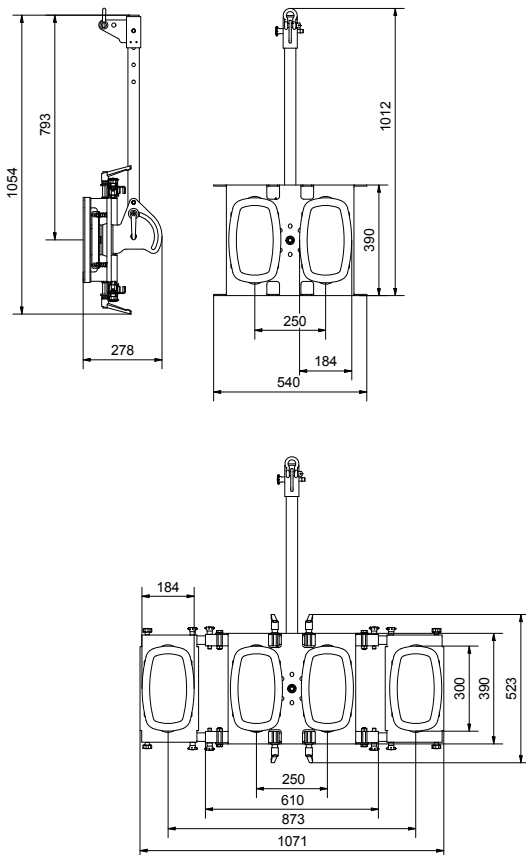

Vacuum cup UPG300

Vacuum technology | Uplifter

Load capacity	300 kg
Suction disc quantity	4 Pieces
Curved discs	
Lowering cylinder	
Radio remote control	
Dead weight max.	40,0 kg
Length max./min.	1,09/0,65 m
Wide max./min.	0,7 m
Inclination angle	120°
Rotatability	approx. 3.0 hours
Rotatability	approx. 3.0 hours*

Outer extensions can be easily tilted to accommodate curved elements

These electric vacuums can suck not only glass through their foam rubber suction lip

TIP

Electric hand vacuums allow you to vacuum glass, metal, plastic, wood, tile, concrete, sheetrock and other rough surfaces.