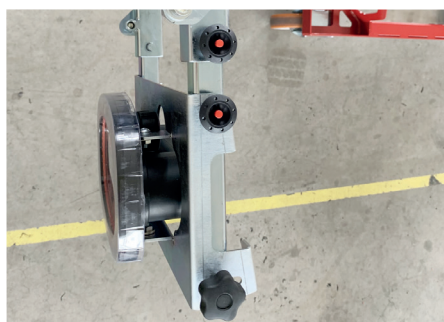

Vacuum cup UPG300

Vacuum technology | Uplifter

Load capacity	300 kg
Suction disc quantity	4 Pieces
Curved discs	
Lowering cylinder	
Radio remote control	
Dead weight max.	40,0 kg
Length max./min.	1,09/0,65 m
Wide max./min.	0,7 m
Inclination angle	120°
Rotatability	approx. 3.0 hours
Rotatability	approx. 3.0 hours*

Outer extensions can be easily tilted to accommodate curved elements

These electric vacuums can suck not only glass through their foam rubber suction lip

TIP

Electric hand vacuums allow you to vacuum glass, metal, plastic, wood, tile, concrete, sheetrock and other rough surfaces.