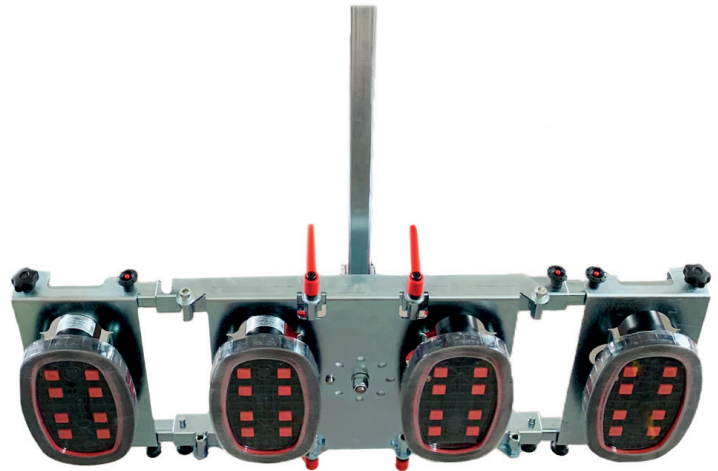

Vacuum cup UPG300

Vacuum technology | Uplifter

Load capacity	300 kg
Suction disc quantity	4 Pieces
Curved discs	
Lowering cylinder	
Radio remote control	
Dead weight max.	40,0 kg
Length max./min.	1,09/0,65 m
Wide max./min.	0,7 m
Inclination angle	120°
Rotatability	approx. 3.0 hours
Rotatability	approx. 3.0 hours*

Outer extensions can be easily tilted to accommodate curved elements

These electric vacuums can suck not only glass through their foam rubber suction lip

TIP

Electric hand vacuums allow you to vacuum glass, metal, plastic, wood, tile, concrete, sheetrock and other rough surfaces.